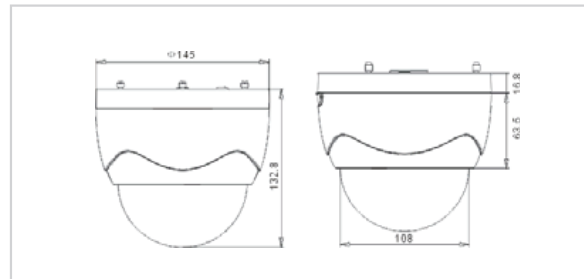

Unit: mm

### Specifications

		DS-2CD732F-E
Camera	Image Sensor	1/4 inch CMOS
	Effective Pixels	640 (H) × 480 (V)
	Min. Illumination	0.4Lux @ F1.2
	Day&Night	Electronic
	Lens	3.5-8mm @ F1.6 / M12 / manual Iris lens
	Video Output	1Vp-p Composite Output (75Ω/BNC)
Compression Standard	Video Compression	H.264
	Video Bit Rate	32 K ~ 2M, adjustable ( 8Mbps maximum)
	Audio Compression	OggVorbis
Image	Image Resolution	704 × 576, 640 × 480, 528 × 384, 704 × 288, 352 × 288, 176 × 144
	Frame Rate	25fps (704 × 576)
Functions	Motion Detection	Support
	Dual Stream	Support
	SD Card Local Recording	Support
	Heartbeat	Support
	Password Protection	Support
	Protocols	TCP/IP,HTTP,DHCP,DNS,RTP/RTCP, PPPoE (FTP, SMTP, NTP, SNMP addible)
Interface	Audio Input	1 channel (2.0 ~ 2.4Vp-p,1kΩ)
	Audio Output	1 channel (Line level, 600Ω)
	Communication	1 RJ45 10M / 100M self-adaptive Ethernet port and 1 RS-485 interface
	Alarm Input	1 channel signal input
	Alarm Output	1 channel signal relay output
General	Power Supply	12VDC, ±10%, (-E) series support PoE (Power over Ethernet)
	Power Consumption	3W MAX
	Working Temperature	-10°C ~ 60°C
	Dimensions	Φ145 × 132.8 (Φ5.75" × 5.26")
	Weight	900g (1.98lbs)